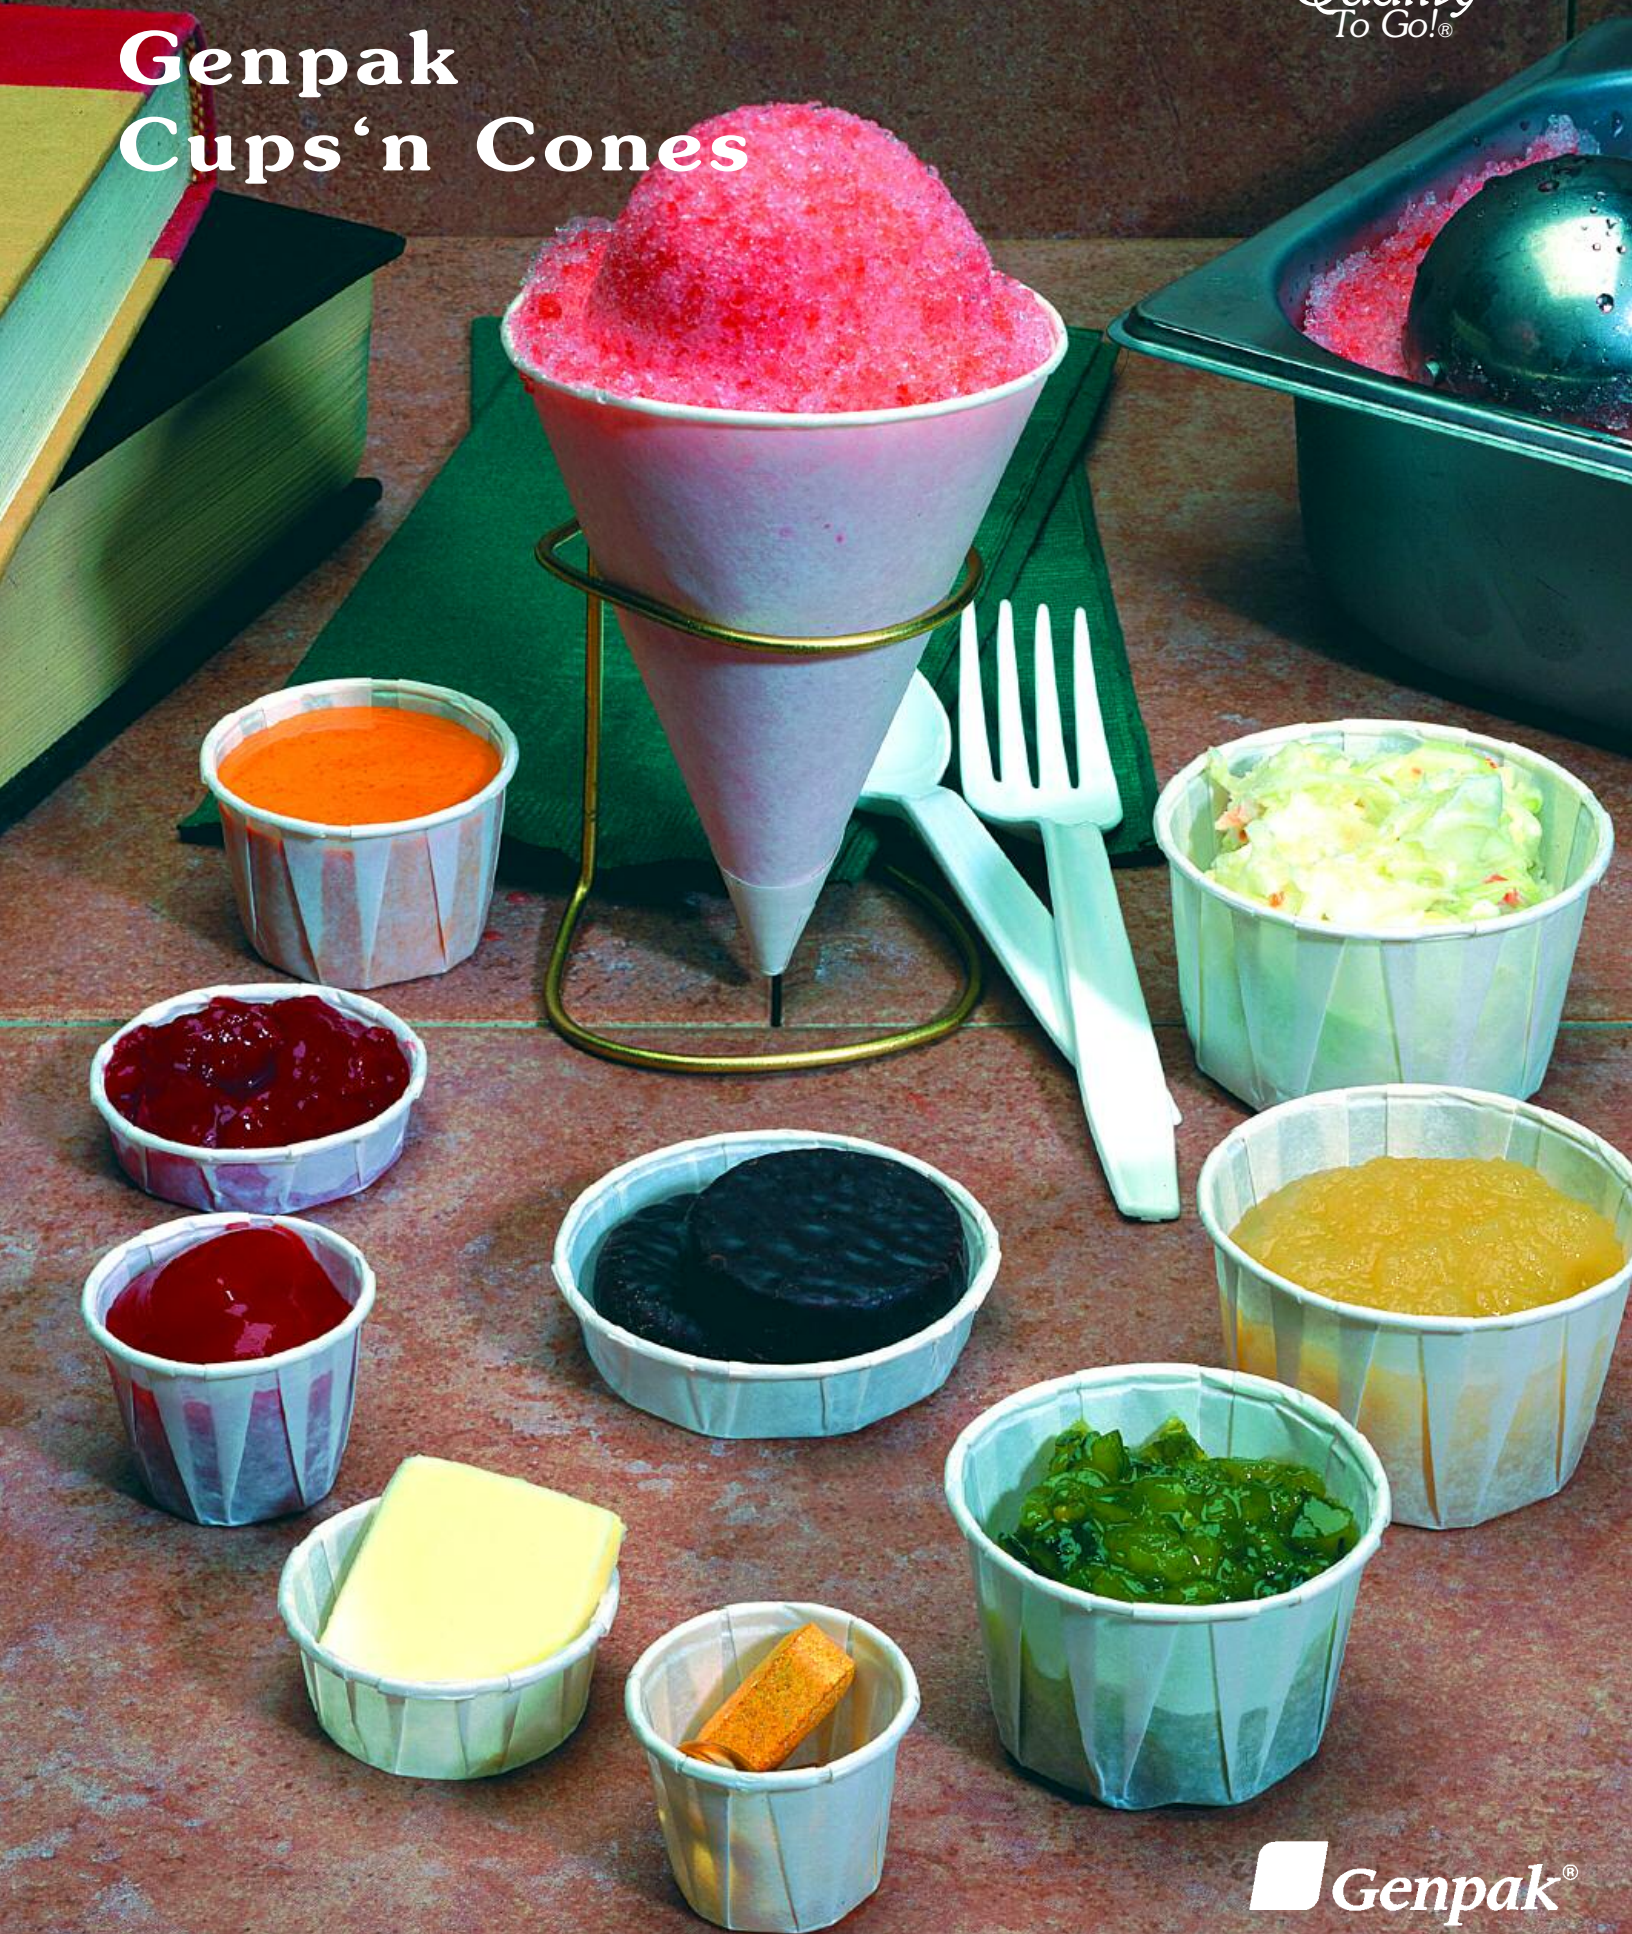

Quality
To Go!®

Genpak Cups 'n Cones

Genpak®