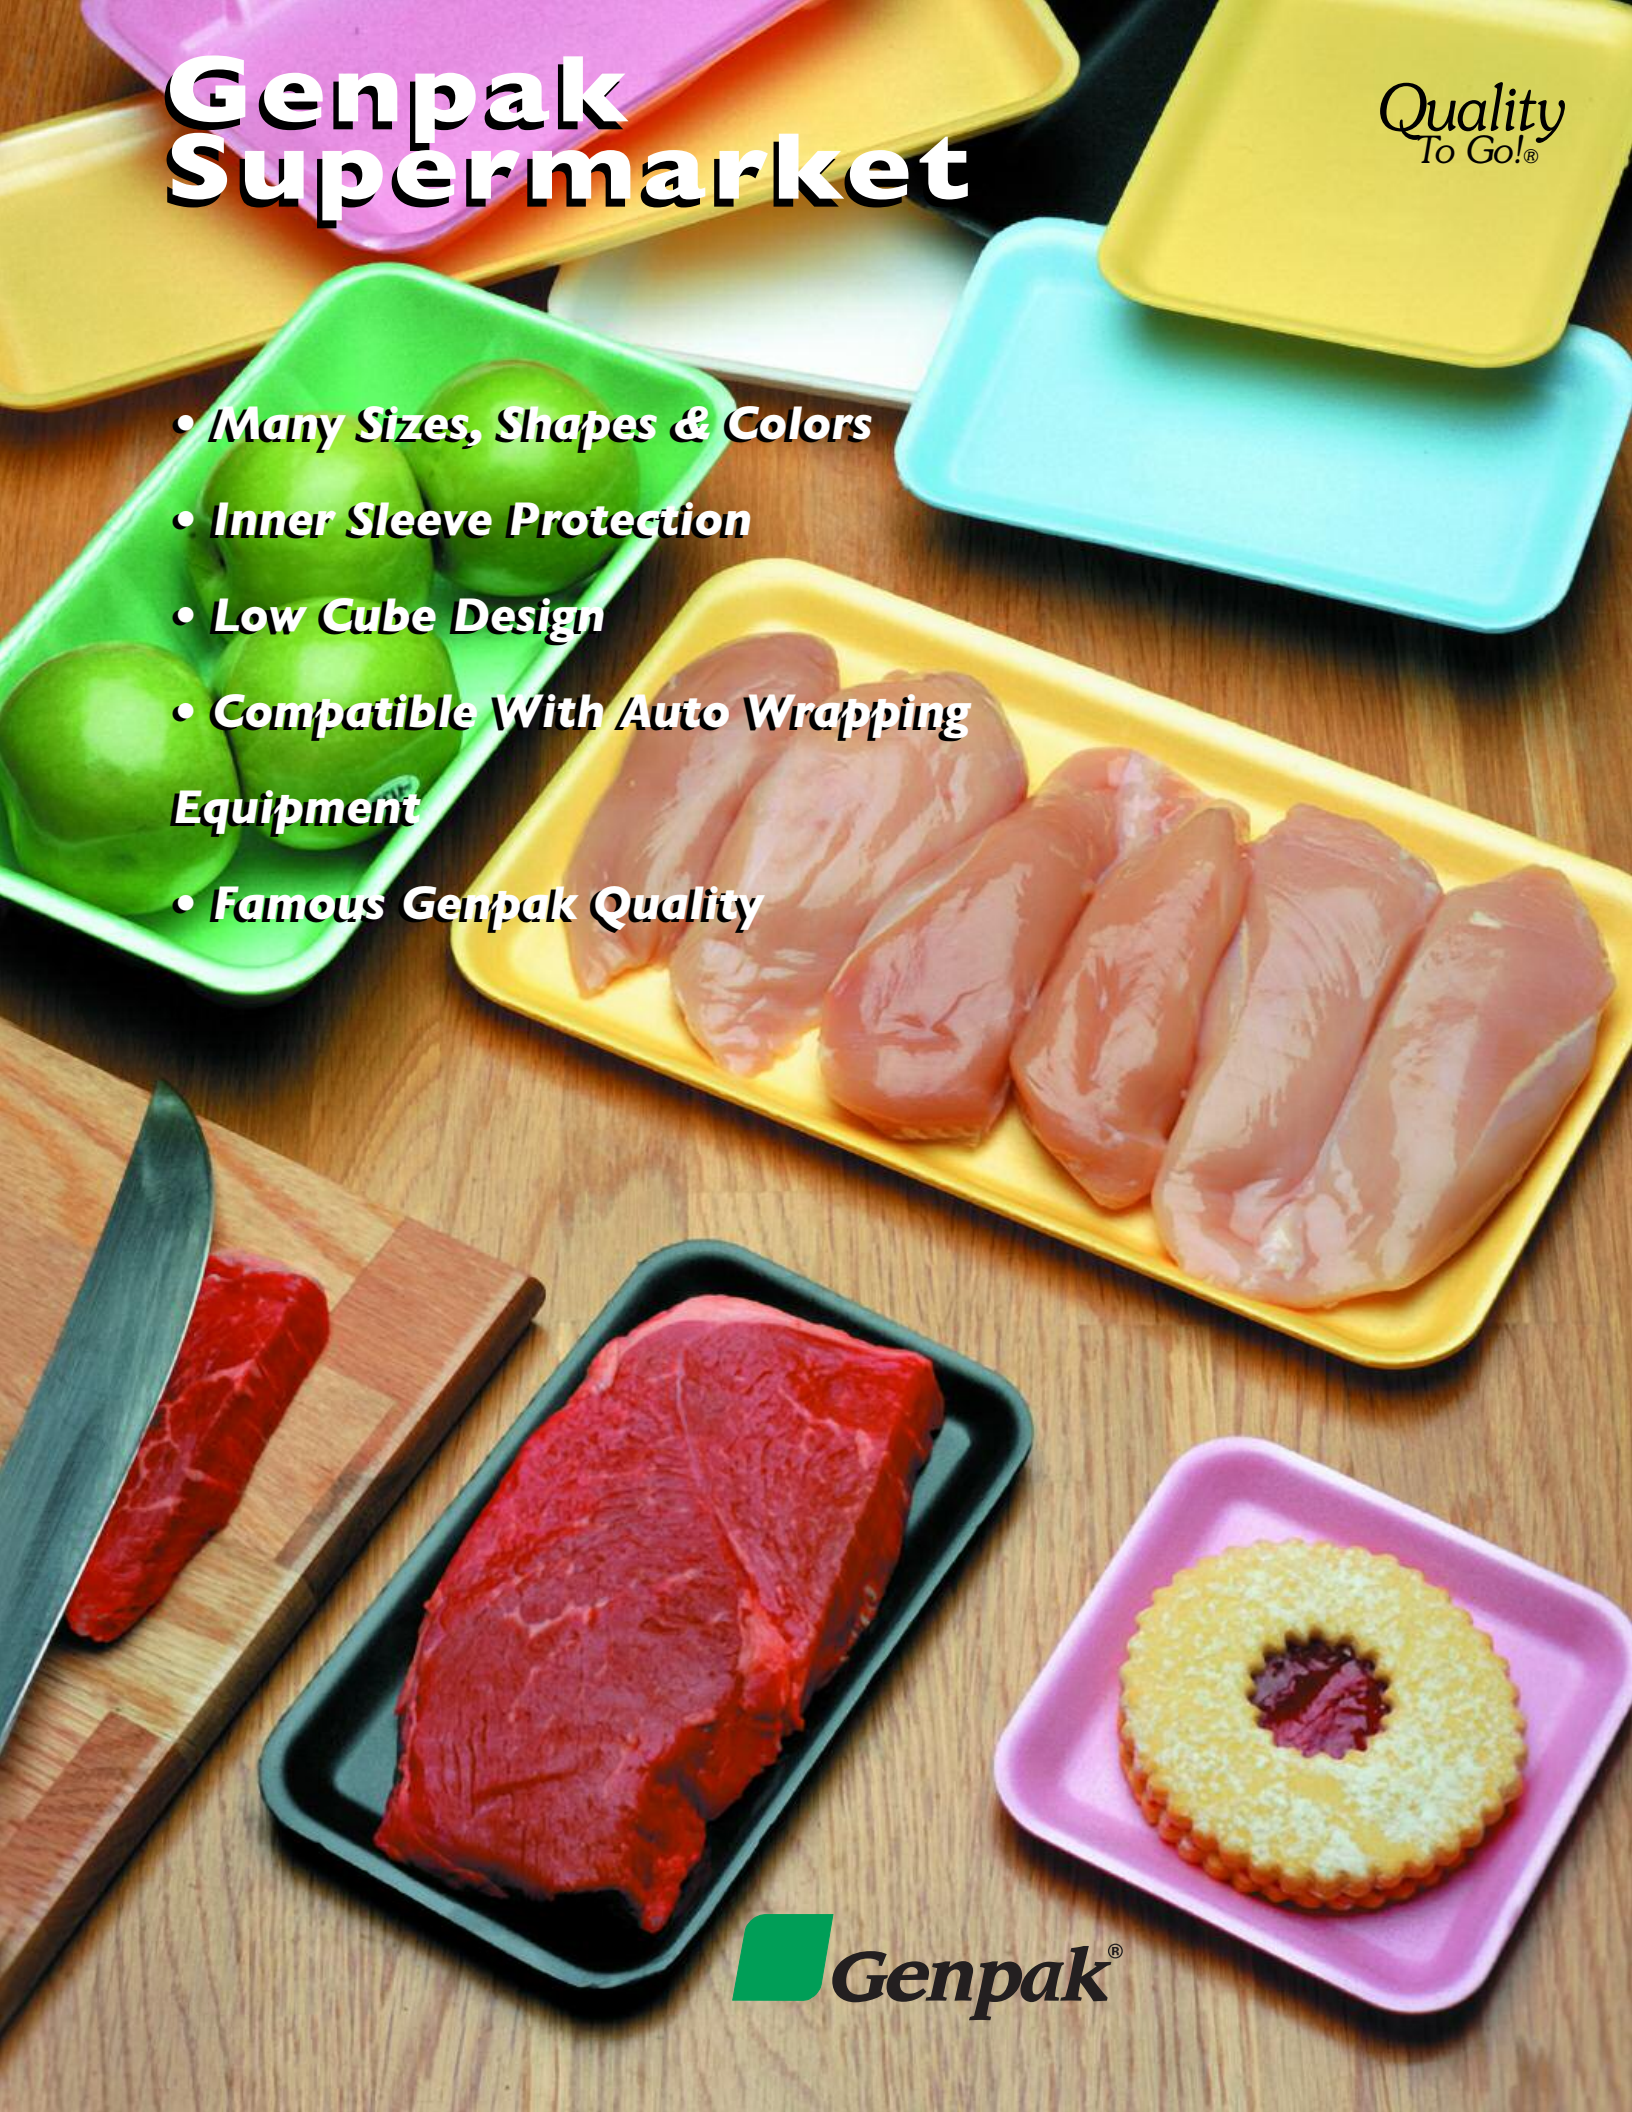

Genpak Supermarket

Quality
To Go!®

- *Many Sizes, Shapes & Colors*
- *Inner Sleeve Protection*
- *Low Cube Design*
- *Compatible With Auto Wrapping Equipment*
- *Famous Genpak Quality*

 Genpak®

The Supermarket Tray Lineup

Stock Number	Tray No.	Description	Units Per Sleeve	Units Per Case	Lbs. Per Case	Cube Per Case
1001	1	5 ¹ / ₄ "x 5 ¹ / ₄ "x 7 ⁷ / ₈ " White, Rose	125	1000	6.0	3.3
1501	1Gr	5 ¹ / ₄ "x 5 ¹ / ₄ "x 7 ⁷ / ₈ " Green, Black	125	500	3.0	1.7
1001S	1S	5 ¹ / ₄ "x 5 ¹ / ₄ "x 1 ¹ / ₂ " White, Yellow, Rose, Black	125	1000	6.2	3.1
101.5	1.5	8 ³ / ₈ "x 37 ⁷ / ₈ "x 7 ⁷ / ₈ " White	125	1000	7.5	4.0
111.5	1.5GR	8 ³ / ₈ "x 37 ⁷ / ₈ "x 7 ⁷ / ₈ " Green, Black	125	500	3.7	1.9
1002	2	8 ¹ / ₄ "x 5 ³ / ₄ "x 7 ⁷ / ₈ " White, Yellow, Green, Rose, Blue, Black	125	500	5.6	3.4
1002S	2S	8 ¹ / ₄ "x 5 ³ / ₄ "x 1 ¹ / ₂ " White, Yellow, Rose, Blue, Black	125	500	5.3	3.1
1004S	4S	9 ¹ / ₄ "x 7 ¹ / ₄ "x 1 ¹ / ₂ " White, Yellow, Green, Rose, Blue, Black	125	500	7.5	4.2
1004D	4D	9 ¹ / ₄ "x 7 ¹ / ₄ "x 1 ¹ / ₈ " White, Yellow, Green, Rose, Blue, Black	125	500	8.9	5.5
1005	5	10 ¹ / ₄ "x 5 ¹ / ₄ "x 3 ³ / ₄ " Green	125	500	6.2	4.1
1007S	7S	14 ⁷ / ₁₆ "x 5 ³ / ₄ "x 1 ¹ / ₂ " White, Yellow, Rose, Blue, Black	125	250	4.5	2.9
1008S	8S	10 ¹ / ₄ "x 8 ¹ / ₄ "x 1 ¹ / ₂ " White, Yellow, Rose, Blue, Black	125	500	9.6	5.4
1009L	9L	12 ¹ / ₂ "x 9 ¹ / ₄ "x 3 ³ / ₄ " White, Yellow, Rose	125	250	7.2	4.3
1010S	10S	10 ³ / ₄ "x 5 ³ / ₄ "x 1 ¹ / ₂ " White, Yellow, Rose, Blue, Black	125	500	6.0	3.6