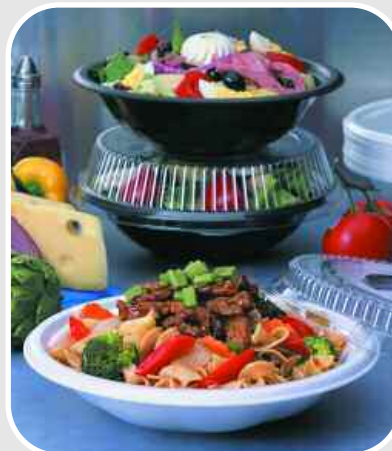

Foam Serving Bowls

- White foam or black laminated foam bowls to fit multiple applications •
- Wide diameter bowls will insure a customer friendly dining experience •
- Lids provide for secure transport and crystal clear food presentations •

Stock Number	Description	Units Per Case	Pounds Per Case	Cube Per Case
FW024 	24 oz. White Foam Bowl	400	8.4	4.0
FW032 	32 oz. White Foam Bowl	400	8.9	4.1
LW016-3L 	16 oz. Black Laminated Foam Bowl	400	6.0	2.6
LW024-3L 	24 oz. Black Laminated Foam Bowl	400	7.8	3.5
LW032-3L 	32 oz. Black Laminated Foam Bowl	400	10.0	3.8
RB024 	24 oz. White Foam Rice Bowl	300	4.6	1.9